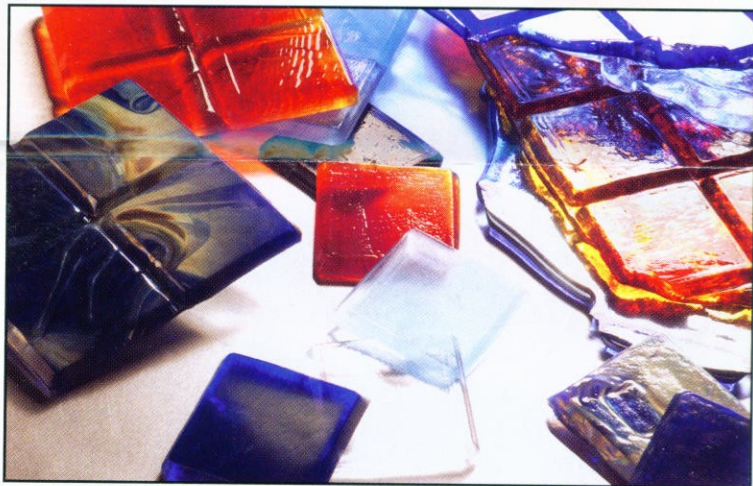

16243A R540

FLUID DESIGN

Designed without compromise, the **KWC Canyon** brings geometric aspects with minimalist design into the bath. Complete with electric sensors, an LED light band that reads from blue to red depending on water temperature illuminates the bold, open water flow. The electronic touch pad controls on/off and temperature. Also offered in a tub spout, the completely concealed mixing valve allows the linear point to create a beautiful wide and sumptuous waterfall effect. For more information visit kwcfaucets.com.

AT HOME LAVEN

Turn your bathroom into a comfort zone

D

Bathrooms are more than just a place to spend a few minutes showering or brushing teeth, they are a woman's sanctuary. For many, it is a place of beauty and serenity that provides a retreat for escape of the daily hustle and bustle. We encourage you to indulge in some of these products to make your bathroom seem like a day at the spa and your comfort zone. —R.B.

ALLURING ALLOY

The ultimate escape to mid-19th century France awaits as you step into Water Monopoly's romantic copper bath. The stunning tub is an exact replica found in châteaux and large country homes, managing to fuse history and practicality into a room of timeless luxury. For more information visit watermonopoly.com.

MARVELOUS MOSAIC

Add a vivid punch of drama to your bathroom walls with beautiful hand-blown glass tiles from Bear Creek Glass. Available in a veritable rainbow of colors, the tiles may be ordered in bright hues such as cobalt, ruby and amber, or in more translucent shades of ice blue, pink and ivory. For more information call 205.324.9339 or visit bearcreekglass.com.