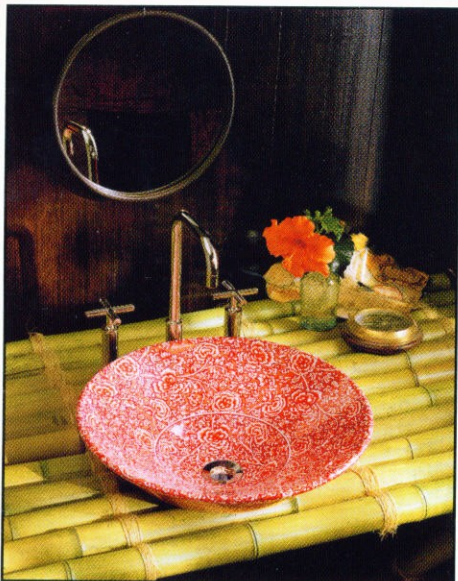

STEAM DREAM

Enjoy a five star spa experience in the comfort of your own home. Mr. Steam, formerly known as Sussman Lifestyle Group (SLG), has a new look and new name with the same exceptional core products. Well known for their luxurious home steam showers and towel warmers, Mr. Steam introduces two home sauna lines, the Traditional Cedar and the Allegro® modular self-contained sauna line. Either choice promises an escape that will, literally, melt away stress. For more information visit mrsteam.com.

21