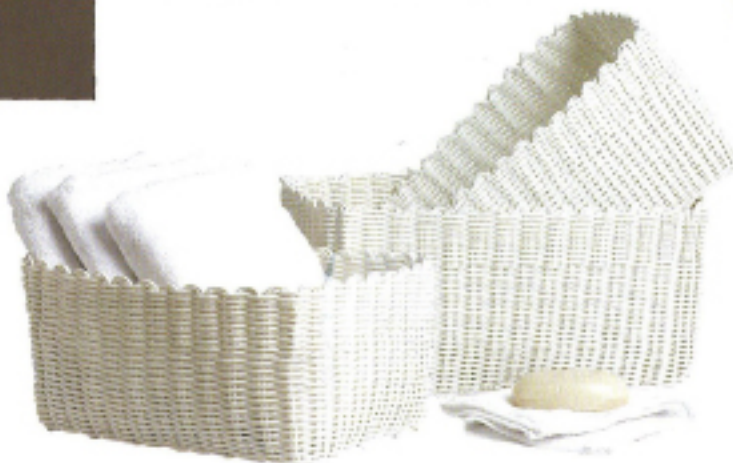

## CABINET ORDER

Clear all kinds of bathroom clutter with Maax's Absolute Bi-View medicine cabinet featuring adjustable glass shelves for flexible storage options. Anodized aluminum with nickel or chrome finish; glass doors in Storm or Satin finish. Three or six shelves. In three sizes; small shown: 24" h. x 36" w. x 5" d. \$1,300. At retailers across Canada.

## BASKET CASE

Tag's faux wicker storage baskets offer two-in-one value: they look like the real deal but can withstand bathroom dampness.

Polypropylene. Small, 5" h. x 12" w. x 8" d.; medium, 6" h. x 13" w. x 9" d.; large, 7" h. x 14" w. x 10-1/2" d. \$38/3. At retailers across Canada.