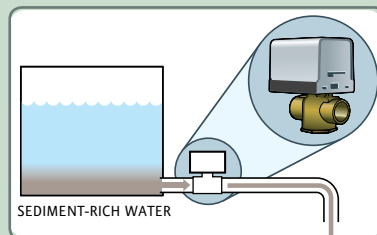

CT Day Spa Steambath System

Perfect for Day Spas and Light Commercial Applications

eTEMPO/PLUS® CONTROL

AUTOFLUSH®

AROMASTEAM™

Mr.Steam® pioneered the CT Day Spa Series of light commercial steamroom products. Now, Mr.Steam CT Club Therapy® Day Spa Steambath Systems provide space-conscious spa facilities with high performance, low maintenance steamroom solutions. Constructed of 100% recyclable stainless steel inside and out, Mr.Steam CT Day Spa steam generators combine safety and aesthetics with reliability.

Diagram is for illustrative purposes only.

Compactly designed for functionality and durability, CT generators are easily installed in most service closets, storage areas, or similar dry, heated locations. The CT Day Spa Series comes complete with Mr.Steam's advanced digital eTempo/Plus® controls, allowing the owner/operator to control and customize each user's steam bathing experience, and an CT Steam Stop™ control inside the room for the user to further control their session. The system includes an AromaSteam™ steamhead, Express Steam— and the AutoFlush® system.