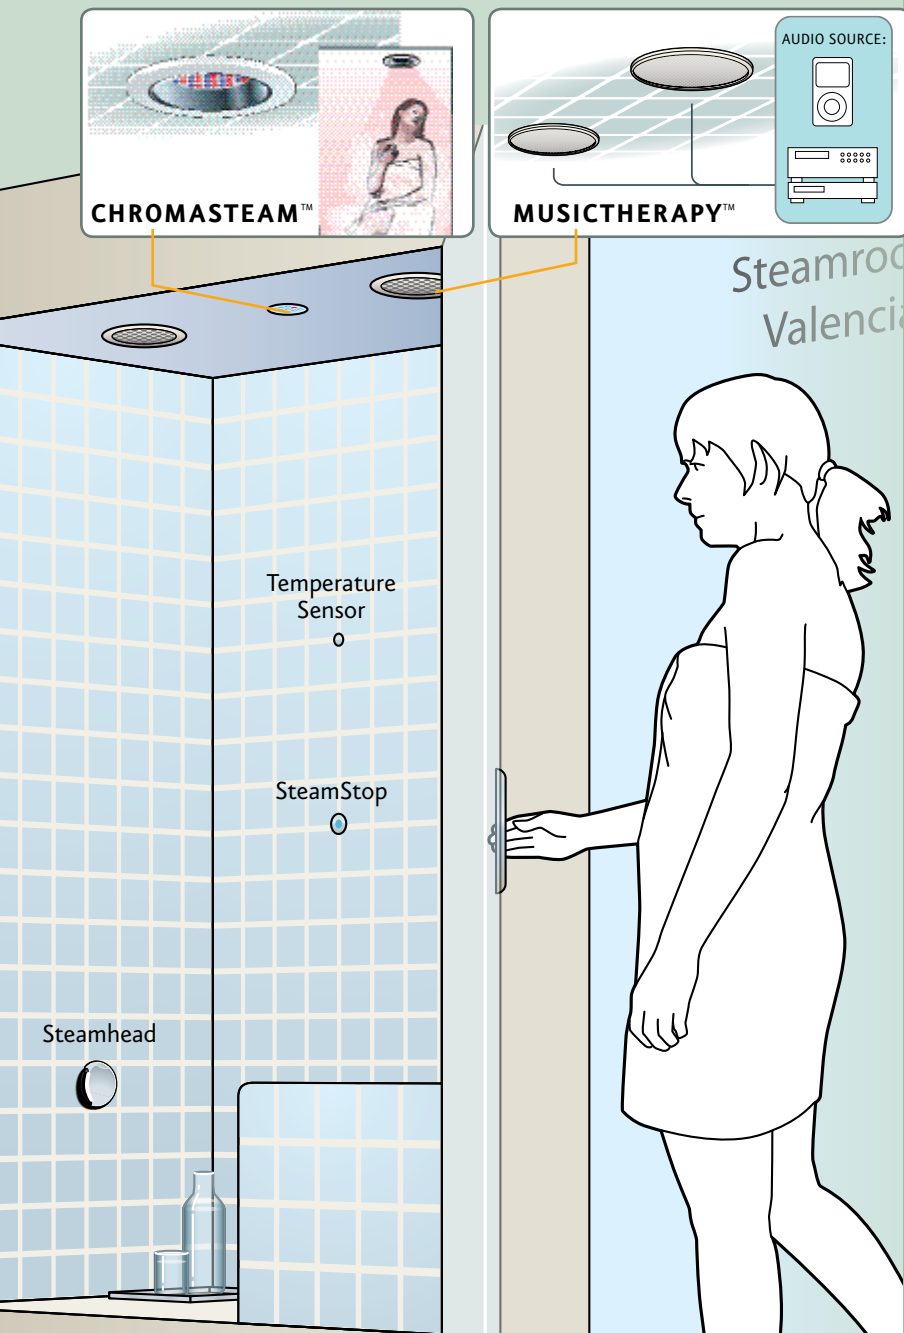

CT Day Spa Steambath System

Perfect for Day Spas and Light Commercial Applications

eTEMPO/PLUS® CONTROL

AUTOFLUSH®

AROMASTEAM™

Mr.Steam® pioneered the CT Day Spa Series of light commercial steamroom products. Now, Mr.Steam CT Club Therapy® Day Spa Steambath Systems provide space-conscious spa facilities with high performance, low maintenance steamroom solutions. Constructed of 100% recyclable stainless steel inside and out, Mr.Steam CT Day Spa steam generators combine safety and aesthetics with reliability.

Diagram is for illustrative purposes only.

Compactly designed for functionality and durability, CT generators are easily installed in most service closets, storage areas, or similar dry, heated locations. The CT Day Spa Series comes complete with Mr.Steam's advanced digital eTempo/Plus® controls, allowing the owner/operator to control and customize each user's steam bathing experience, and an CT Steam Stop™ control inside the room for the user to further control their session. The system includes an AromaSteam™ steamhead, Express Steam— and the AutoFlush® system.