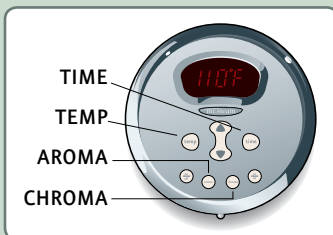

CT Day Spa Steambath System

Perfect for Day Spas and Light Commercial Applications

eTEMPO/PLUS® CONTROL

AUTOFLUSH®

AROMASTEAM™

Mr.Steam® pioneered the CT Day Spa Series of light commercial steamroom products. Now, Mr.Steam CT Club Therapy® Day Spa Steambath Systems provide space-conscious spa facilities with high performance, low maintenance steamroom solutions. Constructed of 100% recyclable stainless steel inside and out, Mr.Steam CT Day Spa steam generators combine safety and aesthetics with reliability.