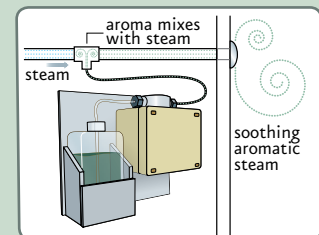

CT Day Spa Steambath System

Perfect for Day Spas and Light Commercial Applications

eTEMPO/PLUS® CONTROL

AUTOFLUSH®

AROMASTEAM™

Mr.Steam® pioneered the CT Day Spa Series of light commercial steamroom products. Now, Mr.Steam CT Club Therapy® Day Spa Steambath Systems provide space-conscious spa facilities with high performance, low maintenance steamroom solutions. Constructed of 100% recyclable stainless steel inside and out, Mr.Steam CT Day Spa steam generators combine safety and aesthetics with reliability.

Diagram is for illustrative purposes only.

Compactly designed for functionality and durability, CT generators are easily installed in most service closets, storage areas, or similar dry, heated locations. The CT Day Spa Series comes complete with Mr.Steam's advanced digital eTempo/Plus® controls, allowing the owner/operator to control and customize each user's steam bathing experience, and an CT Steam Stop™ control inside the room for the user to further control their session. The system includes an AromaSteam™ steamhead, Express Steam— and the AutoFlush® system.